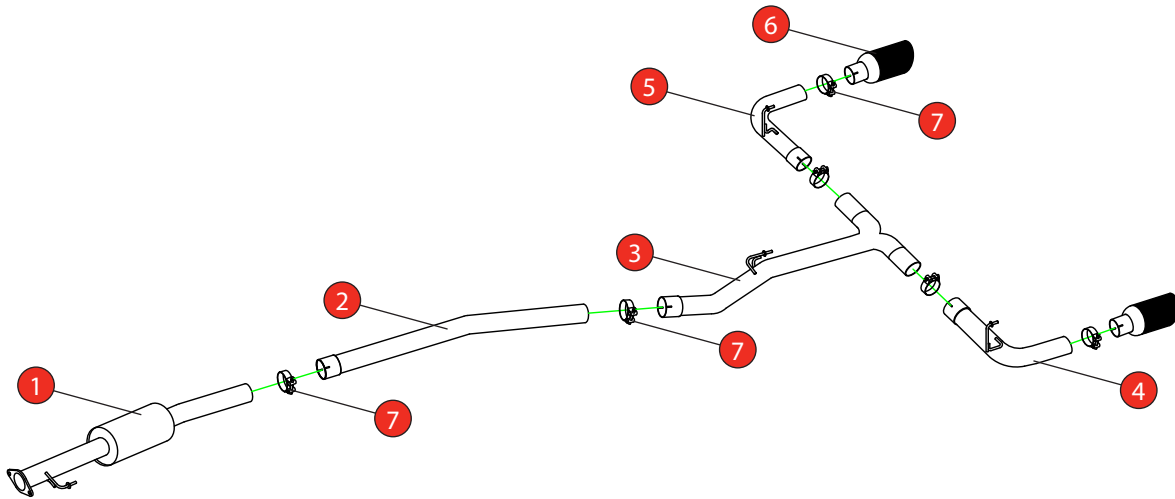

Car	Alfa Romeo Giulietta 2.0 Diesel	Part No.	SAR004C
Year	2010-Current	Fit Kits	284FK
Notes	Where not supplied use original fittings	Features	Pipe Diameter:- 63.5mm

Estimated Fitting Time: 90 Minutes

NO.	PART NO.	DESCRIPTION	QTY
1	037AR	Resonated Front Section	1
2	038AR	Link Pipe	1
3	039AR	Y Piece	1
4	040AR	L/H Trim Connecting Pipe	1
5	041AR	R/H Trim Connecting Pipe	1
6	Z023.10056	Black Ceramic Coated Ø90mm Daytona Trim	2
Fit Kit			
7	Z016.10064	63 - 68mm Clamp	6

E-MARK	N/A
DATE	21/08/17
ISSUE	00
AUTHORISED	M.Ydlibi

NOTE: ENSURE SCORPION SYSTEM IS CLEAR OF MOVING PARTS AND ALL ORIGINAL FUNCTIONS WORK CORRECTLY.

STAY CONNECTED TO RED POWER.