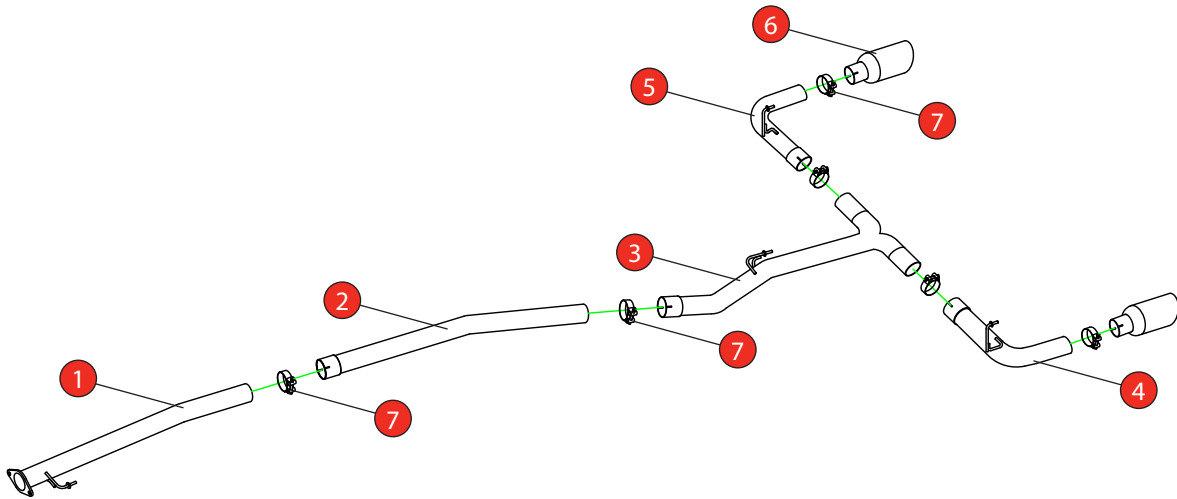

Car	Alfa Romeo Giulietta 2.0 Diesel	Part No.	SARS004
Year	2010-Current	Fit Kits	284FK
Notes	Where not supplied use original fittings	Features	Pipe Diameter:- 63.5mm

Estimated Fitting Time: 90 Minutes

NO.	PART NO.	DESCRIPTION	QTY
1	036AR	Non-resonated Front Section	1
2	038AR	Link Pipe	1
3	039AR	Y Piece	1
4	040AR	L/H Trim Connecting Pipe	1
5	041AR	R/H Trim Connecting Pipe	1
6	Z023.10062	Polished Ø90mm Daytona Trim	2
Fit Kit			
7	Z016.10064	63 - 68mm Clamp	6

E-MARK	N/A
DATE	21/08/17
ISSUE	00
AUTHORISED	M.Ydlibi

NOTE: ENSURE SCORPION SYSTEM IS CLEAR OF MOVING PARTS AND ALL ORIGINAL FUNCTIONS WORK CORRECTLY.

STAY CONNECTED TO RED POWER.