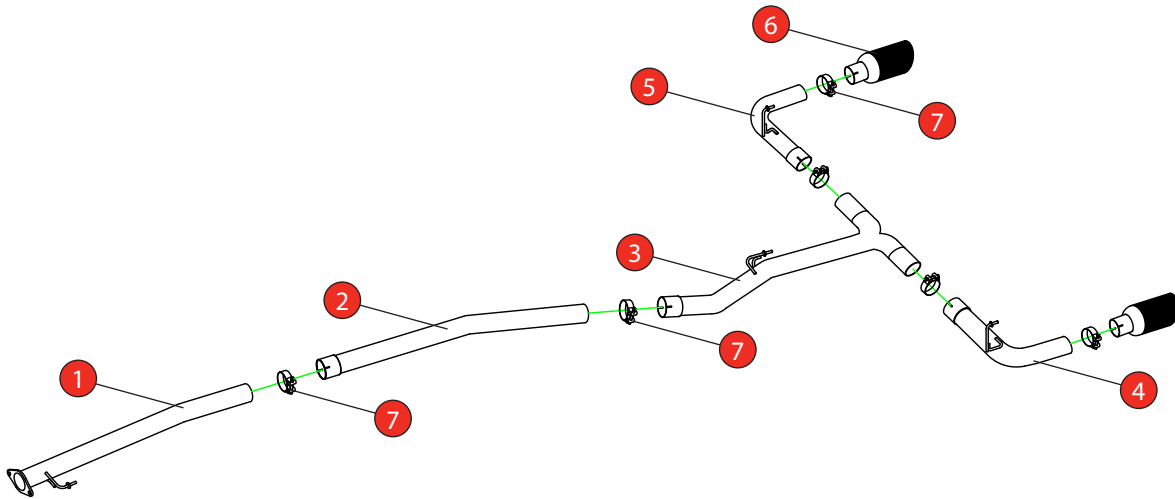

Car	Alfa Romeo Giulietta 2.0 Diesel	Part No.	SARS004C
Year	2010-Current	Fit Kits	284FK
Notes	Where not supplied use original fittings	Features	Pipe Diameter:- 63.5mm

Estimated Fitting Time: 90 Minutes

NO.	PART NO.	DESCRIPTION	QTY
1	036AR	Non-resonated Front Section	1
2	038AR	Link Pipe	1
3	039AR	Y Piece	1
4	040AR	L/H Trim Connecting Pipe	1
5	041AR	R/H Trim Connecting Pipe	1
6	Z023.10056	Black Ceramic Coated Ø90mm Daytona Trim	2
Fit Kit			
7	Z016.10064	63 - 68mm Clamp	6

E-MARK	N/A
DATE	21/08/17
ISSUE	00
AUTHORISED	M.Ydlibi

NOTE: ENSURE SCORPION SYSTEM IS CLEAR OF MOVING PARTS AND ALL ORIGINAL FUNCTIONS WORK CORRECTLY.

STAY CONNECTED TO RED POWER.