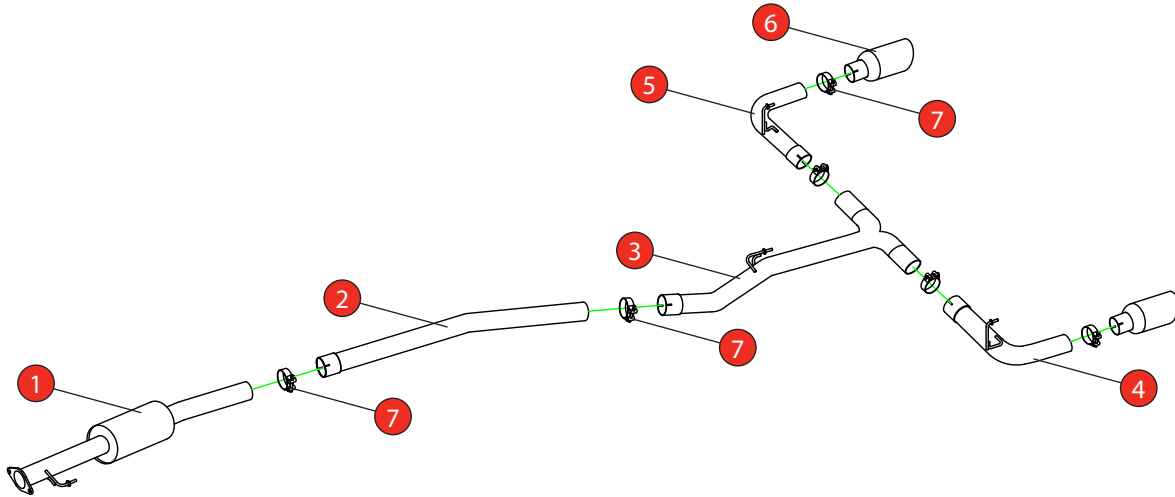

Car	Alfa Romeo Giulietta 2.0 Diesel	Part No.	SAR004
Year	2010-Current	Fit Kits	284FK
Notes	Where not supplied use original fittings	Features	Pipe Diameter:- 63.5mm

Estimated Fitting Time: 90 Minutes

NO.	PART NO.	DESCRIPTION	QTY
1	037AR	Resonated Front Section	1
2	038AR	Link Pipe	1
3	039AR	Y Piece	1
4	040AR	L/H Trim Connecting Pipe	1
5	041AR	R/H Trim Connecting Pipe	1
6	Z023.10062	Polished Ø90mm Daytona Trim	2
Fit Kit			
7	Z016.10064	63 - 68mm Clamp	6

E-MARK	N/A
DATE	21/08/17
ISSUE	00
AUTHORISED	M.Ydlibi

NOTE: ENSURE SCORPION SYSTEM IS CLEAR OF MOVING PARTS AND ALL ORIGINAL FUNCTIONS WORK CORRECTLY.

STAY CONNECTED TO RED POWER.